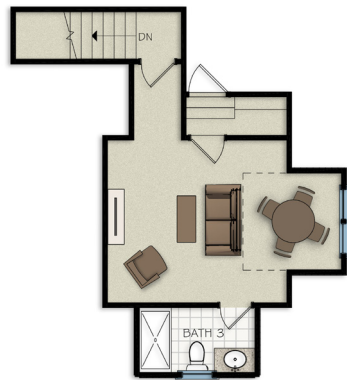

PEBBLE COVE II

4 Bedrooms
3 Baths
2188 Square Feet

Catherine's Cove

910.444.1122
www.HagoodHomes.com
hannaht@hagoodhomes.com

HAGOOD | HOMES

established 1996

PEBBLE COVE II - Catherine's Cove

Upper Floor plan

First Floor Heated Square Footage: 1865
Upper Floor Heated Square Footage: + 337
Total Heated Square Footage: 2202
Width 46'0" • Depth 59'0"

© copyright Hagood Homes

910.444.1122
www.HagoodHomes.com
hannaht@hagoodhomes.com