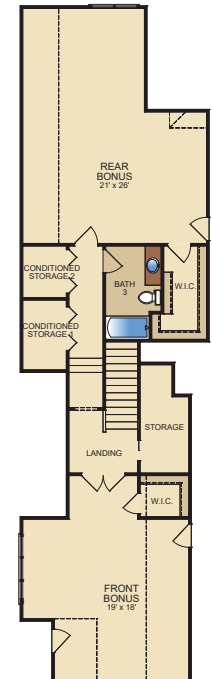

The Lynnhaven II

New Elevation with the Award-Winning Palmetto II Floorplan

The Lynnhaven II

New Elevation with the Award-Winning Palmetto II Floorplan

Building Area: 61x85

2,507 First Floor sq. feet

396 Front Porch sq. feet

510 Lanai sq. feet

*800 Garage with optional
golf cart door sq. feet*

4,213 Total sq. feet

Optional Front Bonus Room

Optional Hybrid Bonus Room

Optional Double Bonus Room

**Have questions?
Call (910) 397-2777**