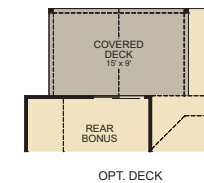

The Lynnhaven II

New Elevation with the Award-Winning Palmetto II Floorplan

The Lynnhaven II

New Elevation with the Award-Winning Palmetto II Floorplan

Building Area: 61x85

2,507 First Floor sq. feet

396 Front Porch sq. feet

510 Lanai sq. feet

*800 Garage with optional
golf cart door sq. feet*

4,213 Total sq. feet

Optional Front Bonus Room

Optional Hybrid Bonus Room

Optional Double Bonus Room

**Have questions?
Call (910) 397-2777**