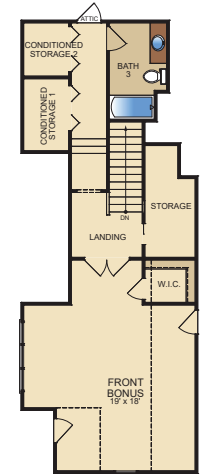

The Lynnhaven II

New Elevation with the Award-Winning Palmetto II Floorplan

The Lynnhaven II

New Elevation with the Award-Winning Palmetto II Floorplan

Building Area: 61x85

2,507 First Floor sq. feet

396 Front Porch sq. feet

510 Lanai sq. feet

*800 Garage with optional
golf cart door sq. feet*

4,213 Total sq. feet

Optional Front Bonus Room

Optional Hybrid Bonus Room

Optional Double Bonus Room

**Have questions?
Call (910) 397-2777**