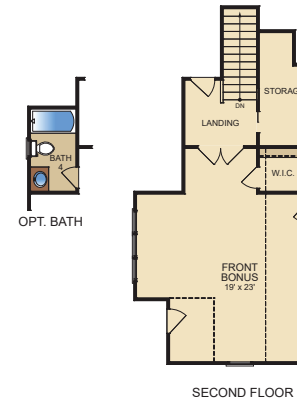

The Lynnhaven II

New Elevation with the Award-Winning Palmetto II Floorplan

The Lynnhaven II

New Elevation with the Award-Winning Palmetto II Floorplan

Building Area: 61x85

2,507 First Floor sq. feet

396 Front Porch sq. feet

510 Lanai sq. feet

*800 Garage with optional
golf cart door sq. feet*

4,213 Total sq. feet

Optional Front Bonus Room

Optional Hybrid Bonus Room

Optional Double Bonus Room

**Have questions?
Call (910) 397-2777**